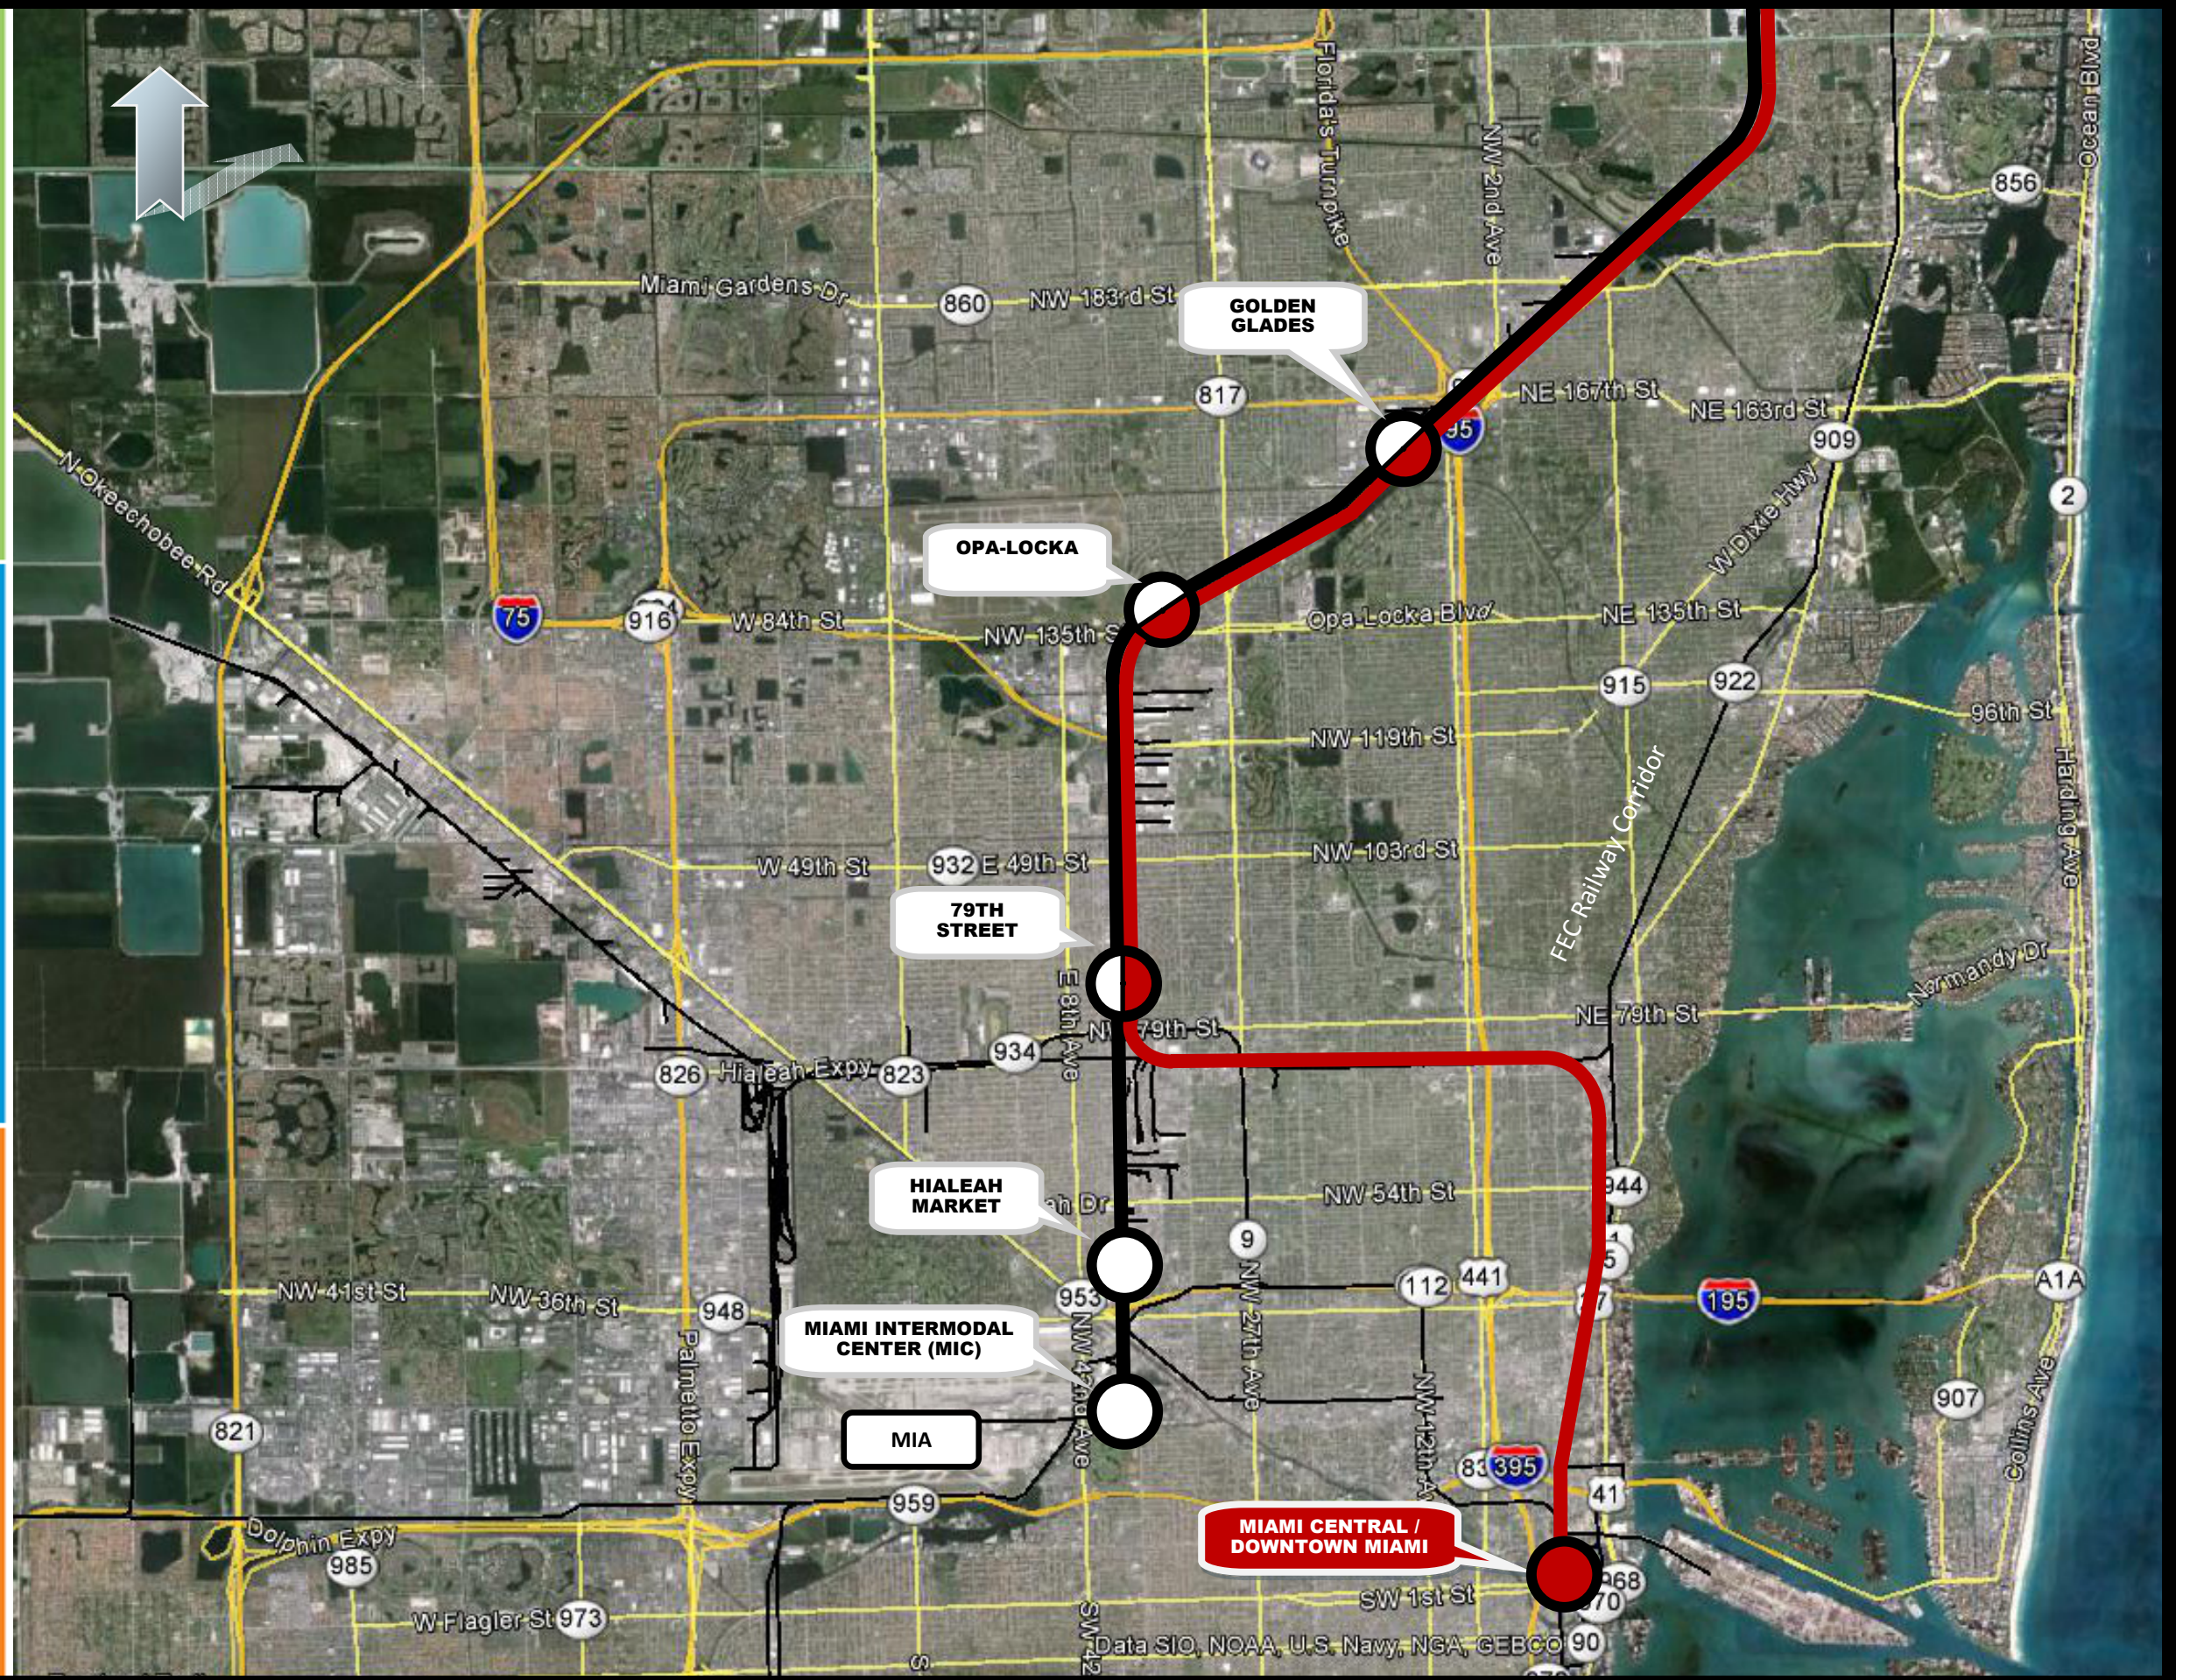

DOWNTOWN MIAMI LINK

Rail Service Can Begin by 2017

- Legend:
- Existing Tri-Rail Service
 - Downtown Miami Link